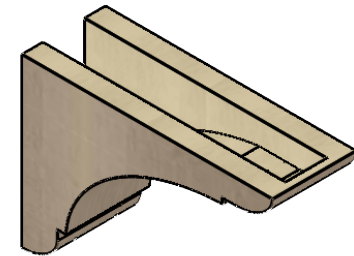

# ITEM NUMBER: CORU04X12X08OLYRCPR

4"W X 12"D X 8"H SERIES 3 CLASSIC OLYMPIC ROUGH CEDAR TIMBERTHANE  
FAUX WOOD CORBEL, PRIMED

**SIDE PROFILE**

**FRONT PROFILE**

**ISOMETRIC**

EKENA MILLWORK  
2300 WEST MAIN ST.  
CLARKSVILLE, TX 75426  
TOLL FREE: 866-607-0453  
WWW.EKENAMILLWORK.COM

NOTES

1. INSTALLATION TO BE COMPLETED IN ACCORDANCE WITH MANUFACTURER'S SPECIFICATIONS.
2. DRAWING MAY NOT BE TO SCALE
3. THIS DRAWING IS INTENDED FOR DESIGN AND PLANNING PURPOSES ONLY.
4. ALL INFORMATION CONTAINED HEREIN WAS CURRENT AT THE TIME OF DEVELOPMENT BUT MUST BE REVIEWED AND APPROVED BY THE PRODUCT MANUFACTURER TO BE CONSIDERED ACCURATE.
5. TIMBERTHANE ARCHITECTURAL PRODUCTS ARE MADE FROM HIGH DENSITY URETHANE AND COME FACTORY PRIMED