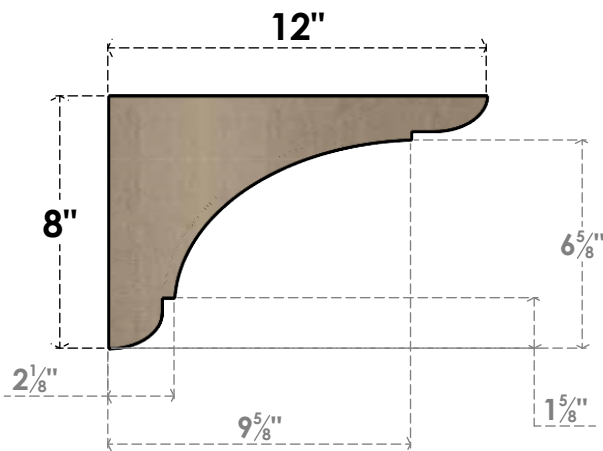

# ITEM NUMBER: CORU04X12X08OLYRCPR

4"W X 12"D X 8"H SERIES 3 CLASSIC OLYMPIC ROUGH CEDAR TIMBERTHANE  
FAUX WOOD CORBEL, PRIMED

**SIDE PROFILE**

**FRONT PROFILE**

**ISOMETRIC**

EKENA MILLWORK  
2300 WEST MAIN ST.  
CLARKSVILLE, TX 75426  
TOLL FREE: 866-607-0453  
WWW.EKENAMILLWORK.COM

NOTES

1. INSTALLATION TO BE COMPLETED IN ACCORDANCE WITH MANUFACTURER'S SPECIFICATIONS.
2. DRAWING MAY NOT BE TO SCALE
3. THIS DRAWING IS INTENDED FOR DESIGN AND PLANNING PURPOSES ONLY.
4. ALL INFORMATION CONTAINED HEREIN WAS CURRENT AT THE TIME OF DEVELOPMENT BUT MUST BE REVIEWED AND APPROVED BY THE PRODUCT MANUFACTURER TO BE CONSIDERED ACCURATE.
5. TIMBERTHANE ARCHITECTURAL PRODUCTS ARE MADE FROM HIGH DENSITY URETHANE AND COME FACTORY PRIMED